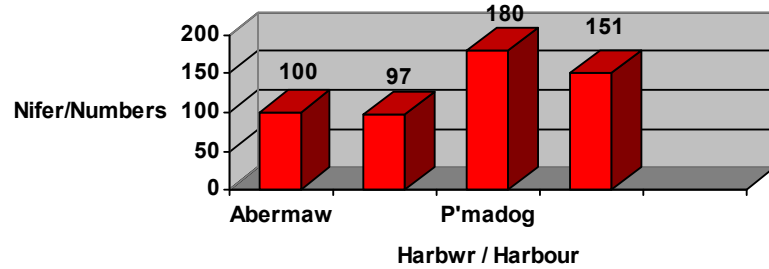

Darlun o ystadegau cychod ym mhob harbwr.

Analysis of boat statistics at each harbour.

Nifer o Gychod / Number of Boats